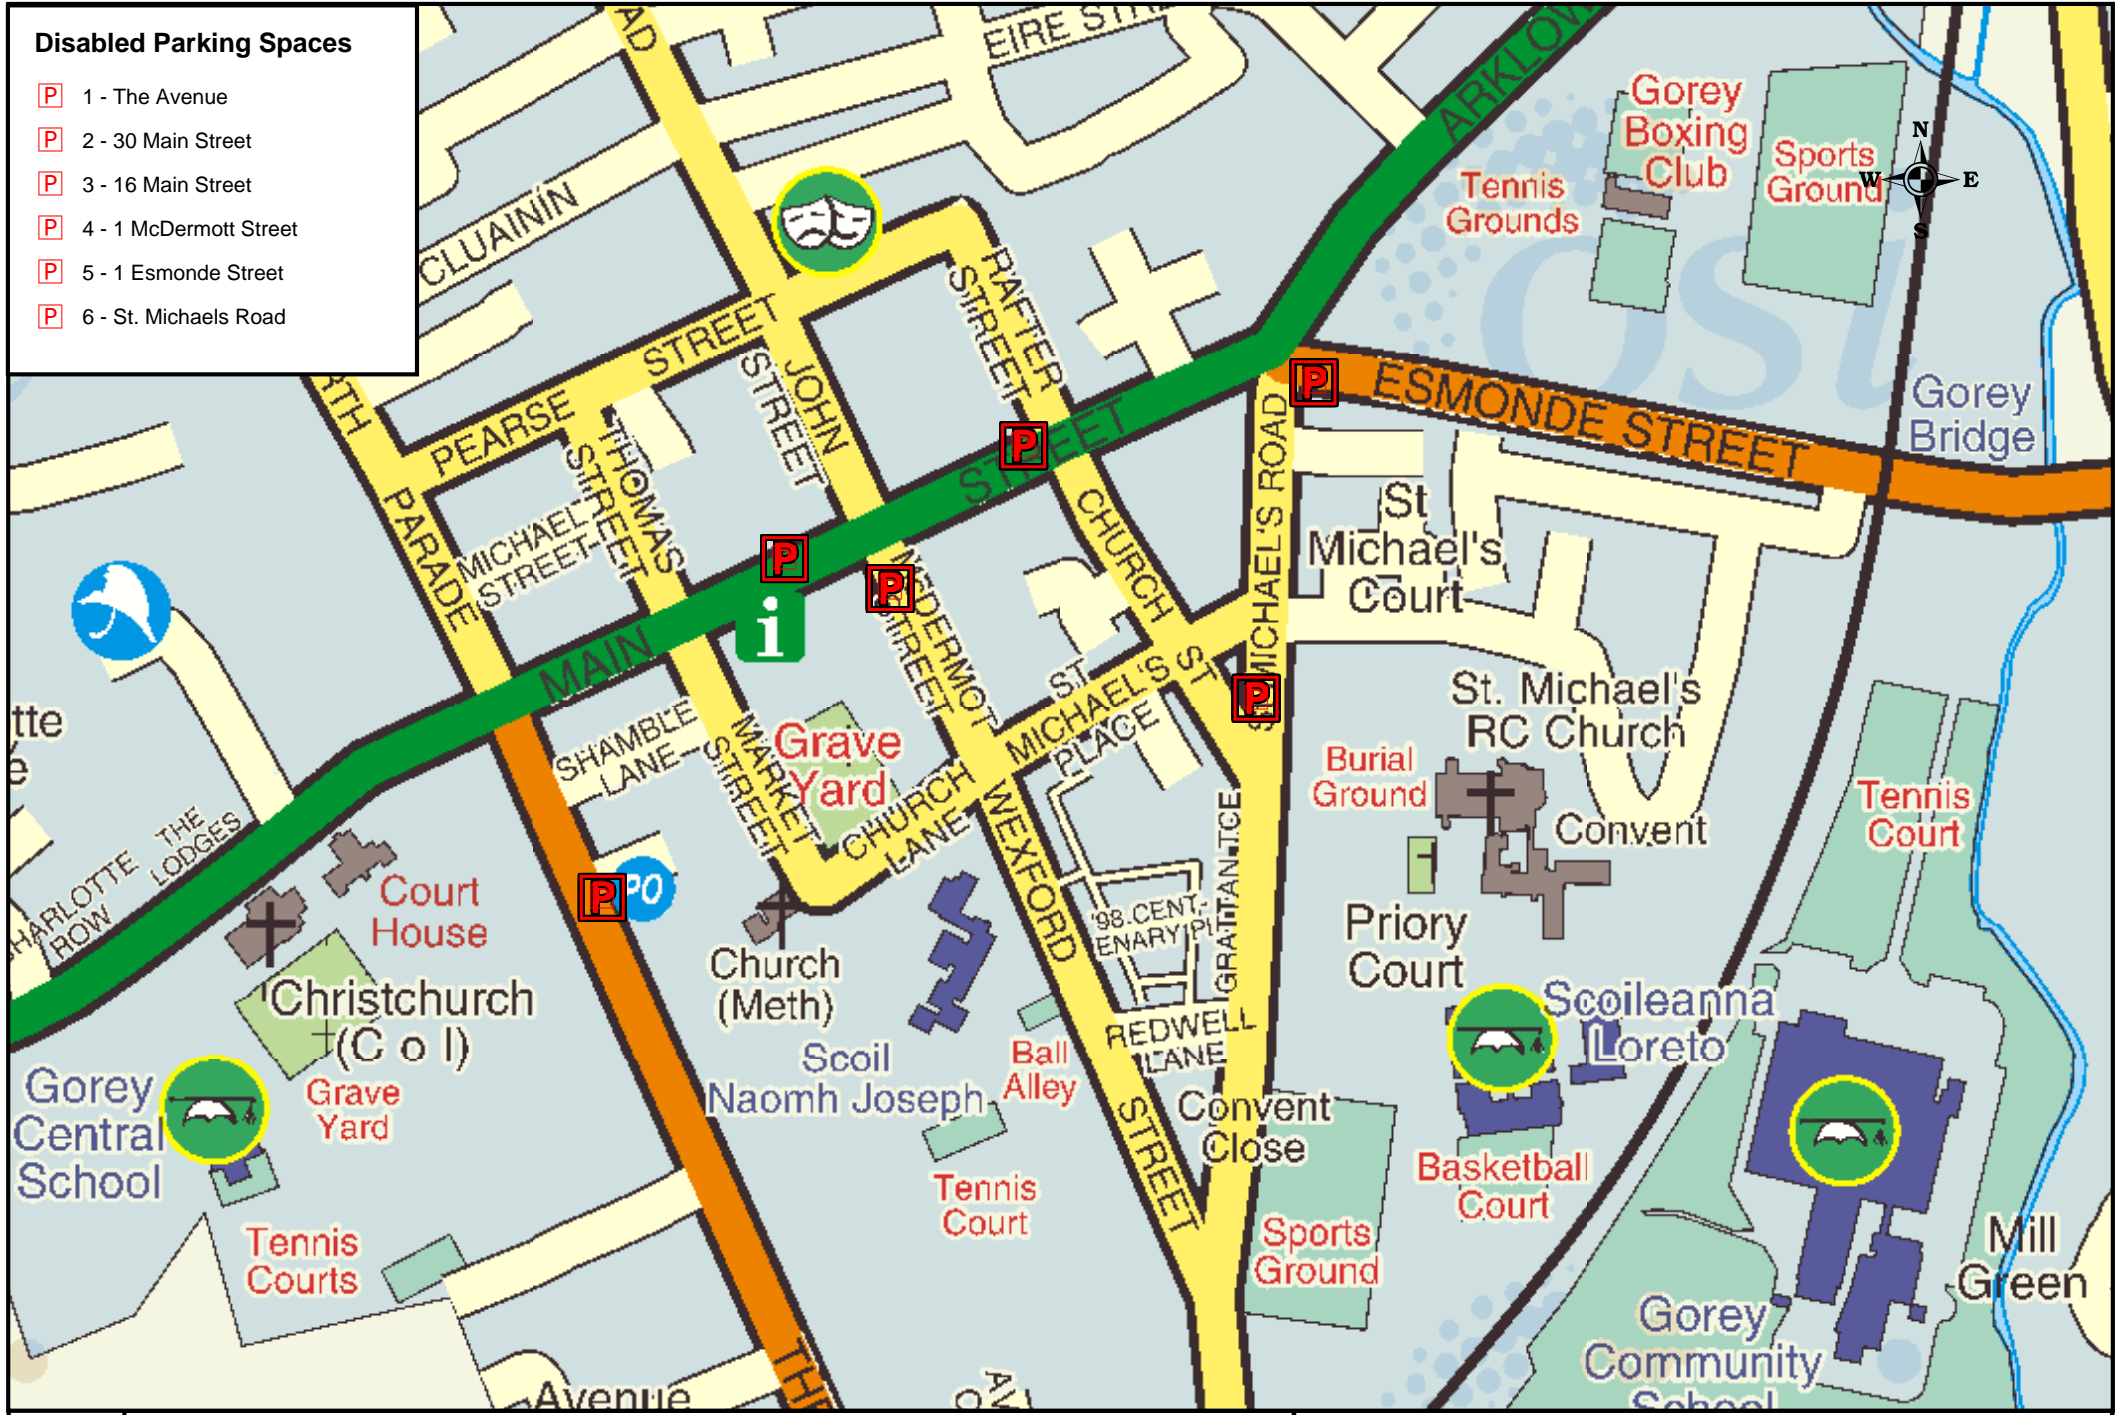

### Disabled Parking Spaces

-  1 - The Avenue
-  2 - 30 Main Street
-  3 - 16 Main Street
-  4 - 1 McDermott Street
-  5 - 1 Esmonde Street
-  6 - St. Michaels Road

### Disabled Parking Spaces

Copyright Ordnance Survey Ireland. All rights reserved. Licence Number Wexford CCMA 9802 / Wexford County Council

Title: Gorey Town Disabled Parking

Captured By: TW

Drawn By: CK

Date: 27/02/2008

Map No: 1