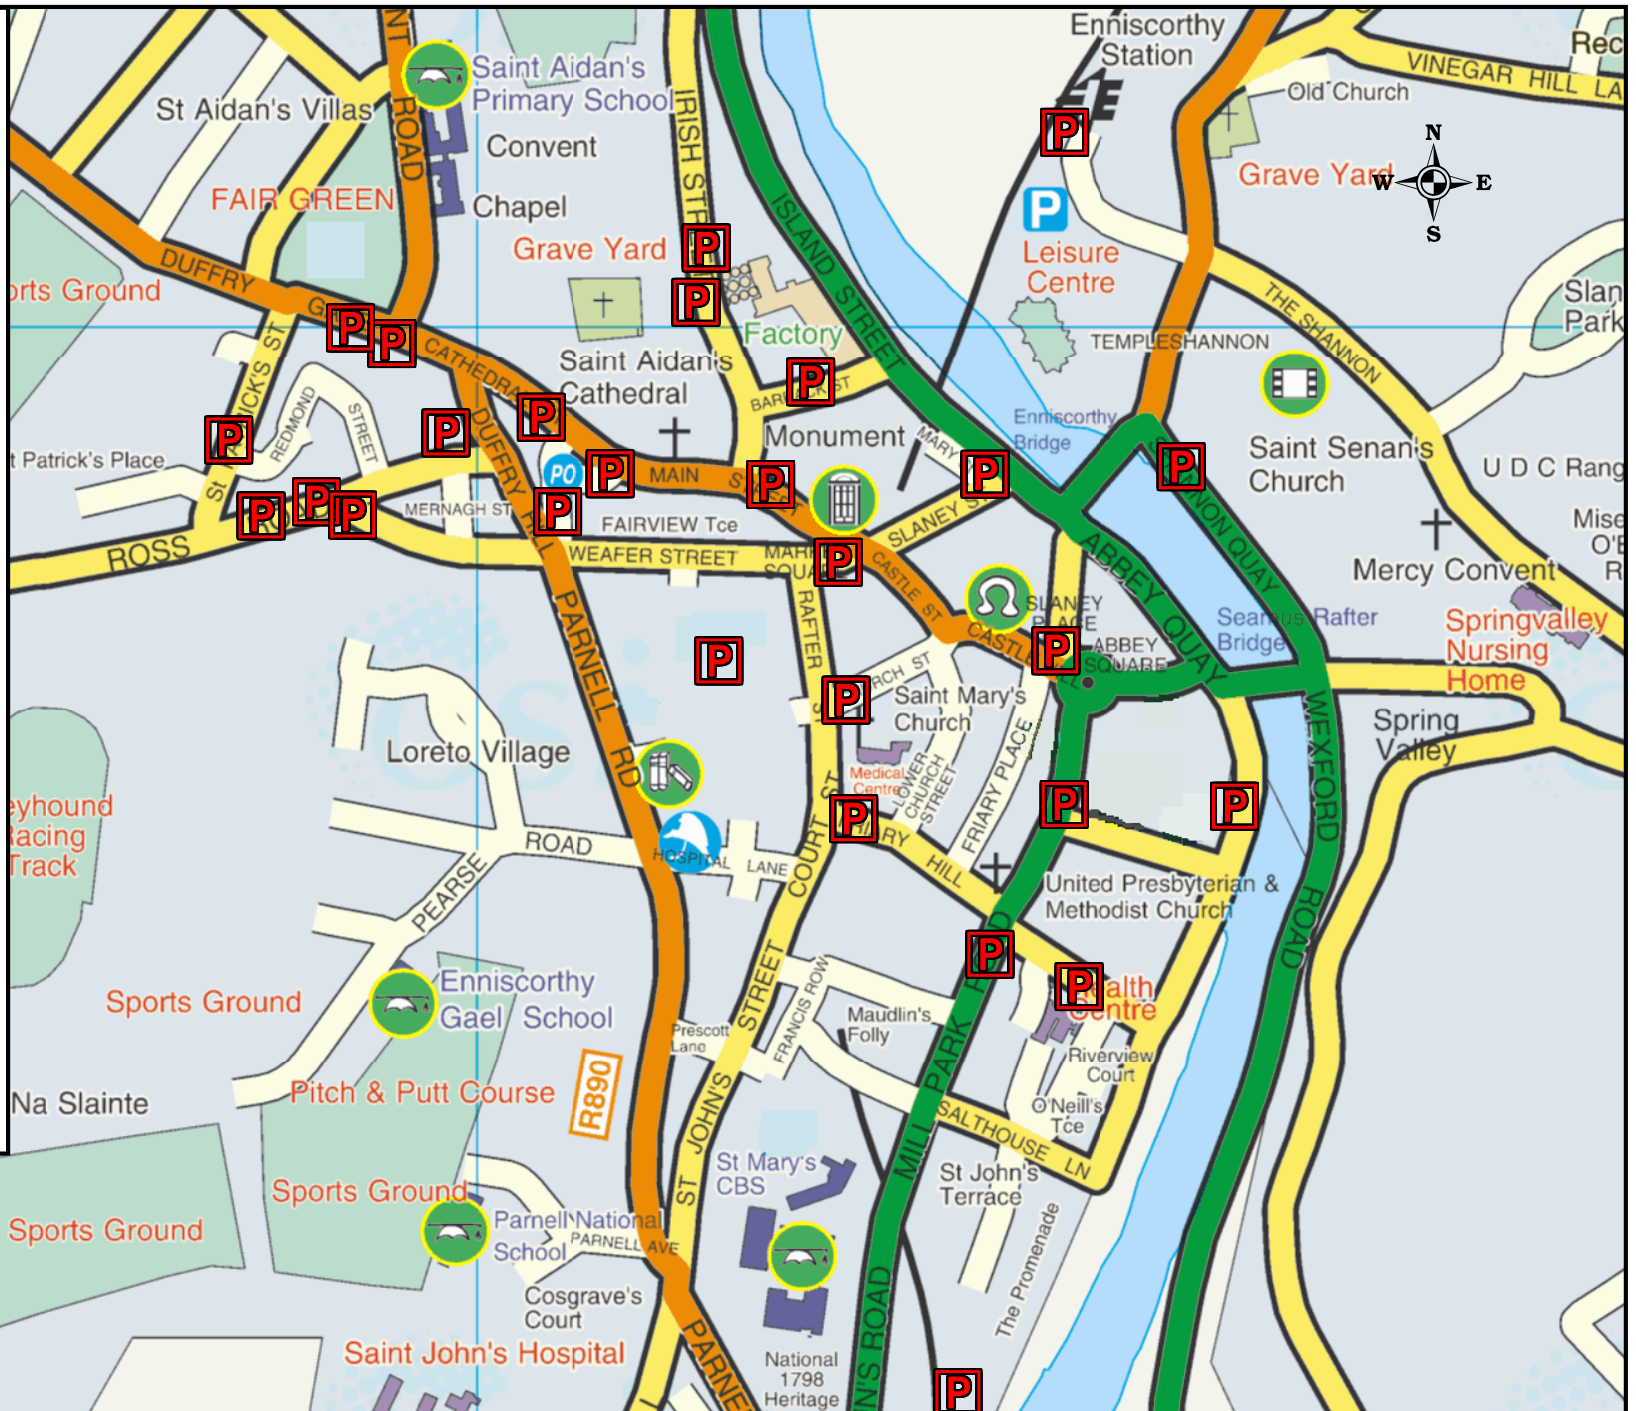

Disabled Parking Locations

-  Barrack Street
-  Castle Hill
-  Castle Street
-  Cathedral Street
-  Church Street
-  Duffry Gate
-  Duffry Hill
-  Fairview Terrace
-  Friary Hill
-  Health Centre
-  Irish Street
-  Leisure Centre Car Park
-  Main Street
-  Market Square
-  Mill Park Road
-  Parnell Road Car Park
-  Ross Road
-  Shannon Quay
-  Slaney Street
-  St John's Terrace
-  St Patricks Street
-  The Promenade
-  Weafer Street

Disabled Parking Spaces

Title: Enniscorthy Town Disabled Parking

Captured by: TW

Drawn by: CK

Date: 08/04/2008

Map No: 3